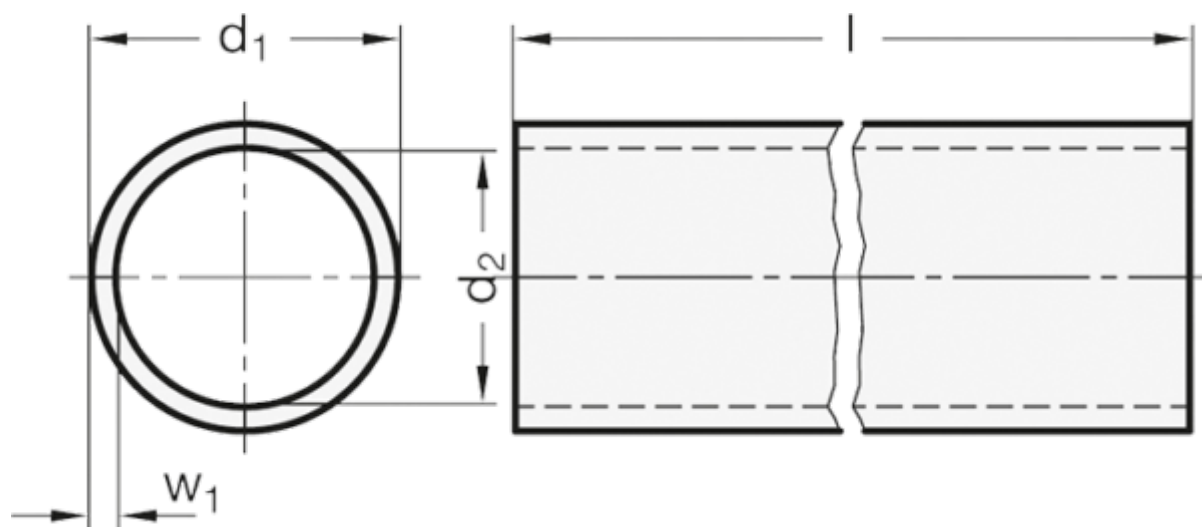

Article number: 20990NID252000BL

Description: E+G GN 990 Construction tube round
GN 990-NI-D25-2000-BL

Measures

d_1 = D25 \pm 0.15

d_2 = 21

$l \pm 0.5$ = 2000

w_1 = 2

Weight in (g) = 2100